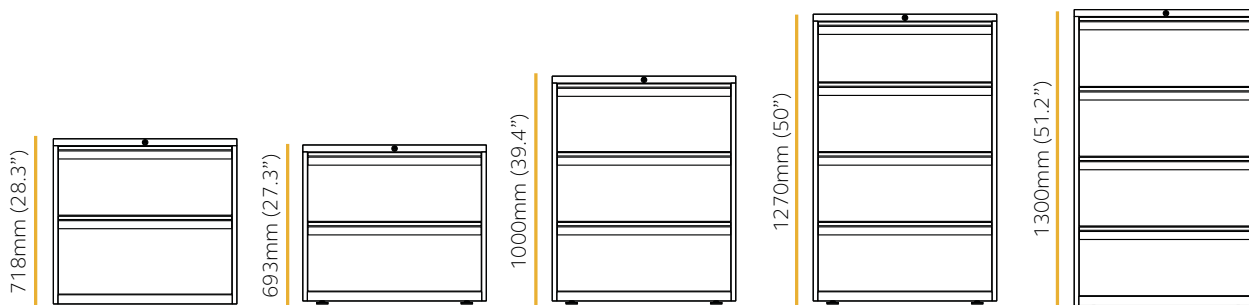

Features & Benefits

All units are 470mm deep and have been designed to fit A4 binders, lateral and suspension filing.

All units will come with factory fitted levelling feet as standard (up to 24mm adjustable height).

Made in the UK.

Range Overview

Drawers

All units are 470mm (18.5") deep.

Available in: 800mm (31.5") & 1000mm (39.4")

Two Door Cupboards

All units are 470mm (18.5") deep.

Available with a fixed shelf or a fixed shelf and partition.

Available in: 800mm (31.5") & 1000mm (39.4")

Available empty or with shelves.

Available in: 800mm (31.5"), 914mm (36") & 1000mm (39.4")

Open Front unit

All units are 470mm (18.5") deep.

Available in 5 heights:

- 1000mm (39.4")
- 1070mm (42.2")
- 1270mm (50")
- 1570mm (61.8")
- 1970mm (77.5")

Available in: 914mm (36")

Tambours

All units are 470mm (18.5") deep.

693mm (27.3") & 718mm (28.3") are available with a shelf or a fixed shelf and a partitioned.
All other heights are available empty or with shelves.