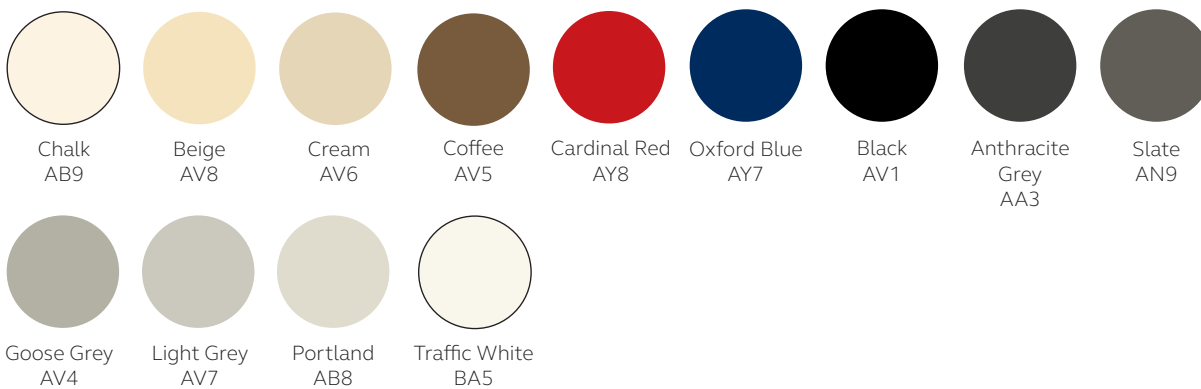

Specification Notes

Locking options:

All Essentials Units are AB locking as standard.

AB

For alternative locking options please speak to your Bisley representative.

Finish options:

Essentials Units are available in the Classic paint palette

Performance paint palette

Performance paint palette = +5%

Vision paint palette

Vision paint palette = +10%

Tambour units

For shutter colours please add the relevant below suffixes to the codes listed, for example:

For Light Grey shutters: YETB0810. becomes YETB0810.1

- Suffix '1' (Light Grey shutters)
- Suffix '9' (Dark Grey shutters)
- Suffix '5' (Black shutters)
- Suffix 'EW' (White shutters)
- Suffix 'SL' (Silver shutters)*