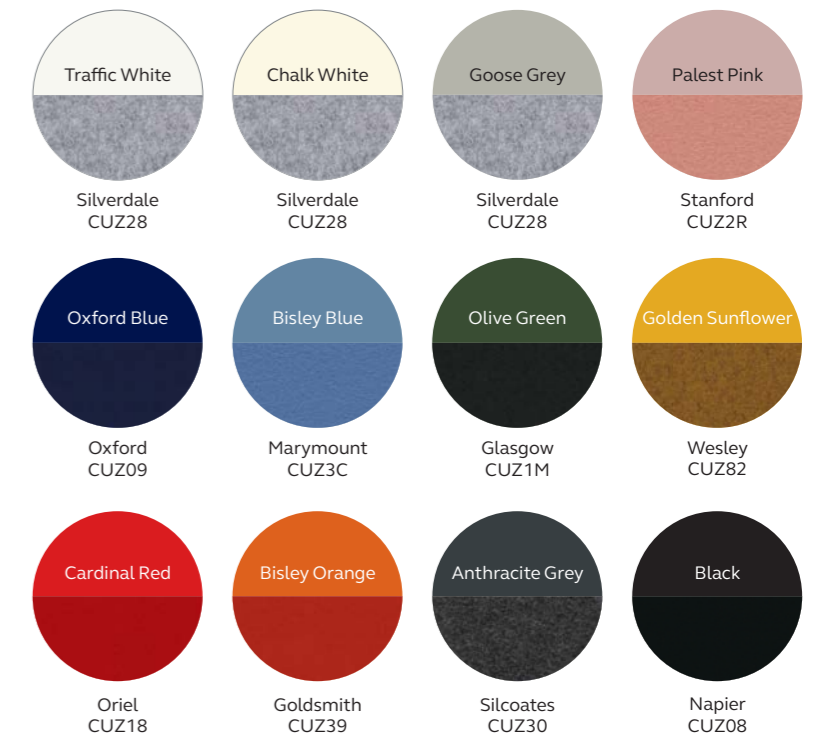

Finishing Touches

Create something beautiful for your workspace.

STEEL PAINT FINISHES

Vision palette

Vision palette is available for:

Poise by Bisley | Outline by Bisley | Bridge | Hideaway Wall

Performance palette

Performance palette is available for:

MultiDesk | MultiSling | MultiTask | MultiSideboard | Shadow | Pal | Platform | Mosaic

LAMINATE FINISHES

Vision palette

Vision palette is available for:

Outline by Bisley | Bridge* | MultiDesk | Hideaway Wall | Shadow | Pal

*Black is not available for Bridge carcass.

PLYWOOD FINISHES

Plywood is available for:

Poise by Bisley | MultiDesk

FABRIC FINISHES

You are required to specify a Camira Blazer fabric colour for the Pal seat pad. There are over 40 to choose from so we have selected 10 that best match some of our most popular paint colours as a helpful guide.

Please contact your Bisley Representative for information on the full Camira Blazer range.