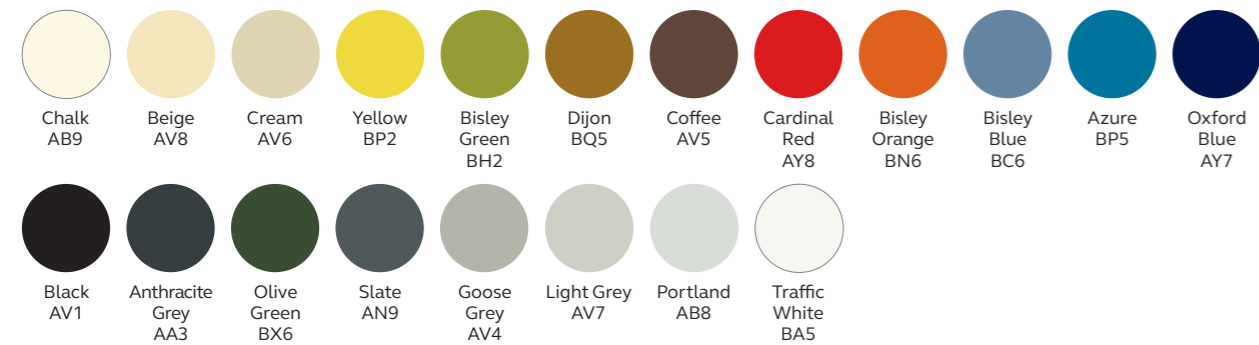

Steel paint finish

See our full range of finish options and codes on page 42

MOSAIC HOOK ACCESSORIES

Set of four steel storage trays for desktop accessories
Material Steel
Product code MOHANG

Mosaic hook on accessories are compatible with Hideaway Wall, MultiSling, MultiTask and Platform.

Finishing Touches

Create something beautiful for your workspace.

STEEL PAINT FINISHES

Vision palette 

Vision palette is available for:

Poise by Bisley | Outline by Bisley | Bridge | Hideaway Wall

Performance palette 

Performance palette is available for:

MultiDesk | MultiSling | MultiTask | MultiSideboard | Shadow | Pal | Platform | Mosaic

LAMINATE FINISHES

Vision palette 

Vision palette is available for:

Outline by Bisley | Bridge* | MultiDesk | Hideaway Wall | Shadow | Pal

*Black is not available for Bridge carcass.

PLYWOOD FINISHES

Plywood is available for:

Poise by Bisley | MultiDesk

FABRIC FINISHES

You are required to specify a Camira Blazer fabric colour for the Pal seat pad. There are over 40 to choose from so we have selected 10 that best match some of our most popular paint colours as a helpful guide.