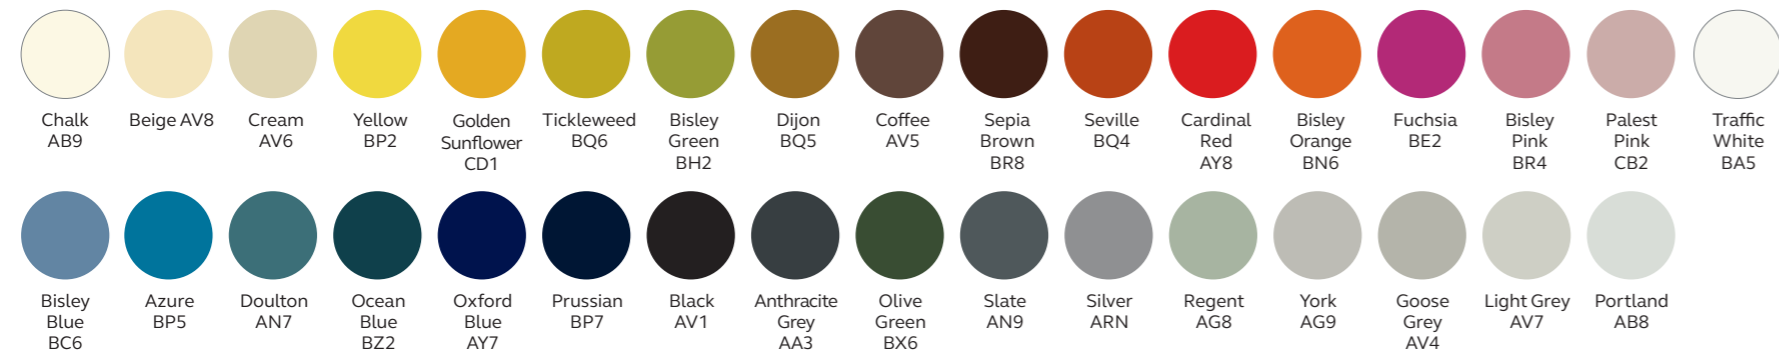

Steel paint finish

See our full range of finish options and codes on page 42

MOSAIC HOOK ACCESSORIES

Set of four steel storage trays for desktop accessories
Material Steel
Product code MOHANG

Mosaic hook on accessories are compatible with Hideaway Wall, MultiSling, MultiTask and Platform.

Finishing Touches

Create something beautiful for your workspace.

STEEL PAINT FINISHES

Vision palette 

Vision palette is available for:

Poise by Bisley | Outline by Bisley | Bridge | Hideaway Wall

Performance palette 

Performance palette is available for:

MultiDesk | MultiSling | MultiTask | MultiSideboard | Shadow | Pal | Platform | Mosaic

LAMINATE FINISHES

Vision palette 

Vision palette is available for:

Outline by Bisley | Bridge* | MultiDesk | Hideaway Wall | Shadow | Pal

*Black is not available for Bridge carcass.

PLYWOOD FINISHES

Plywood is available for:

Poise by Bisley | MultiDesk

FABRIC FINISHES

You are required to specify a Camira Blazer fabric colour for the Pal seat pad. There are over 40 to choose from so we have selected 10 that best match some of our most popular paint colours as a helpful guide.